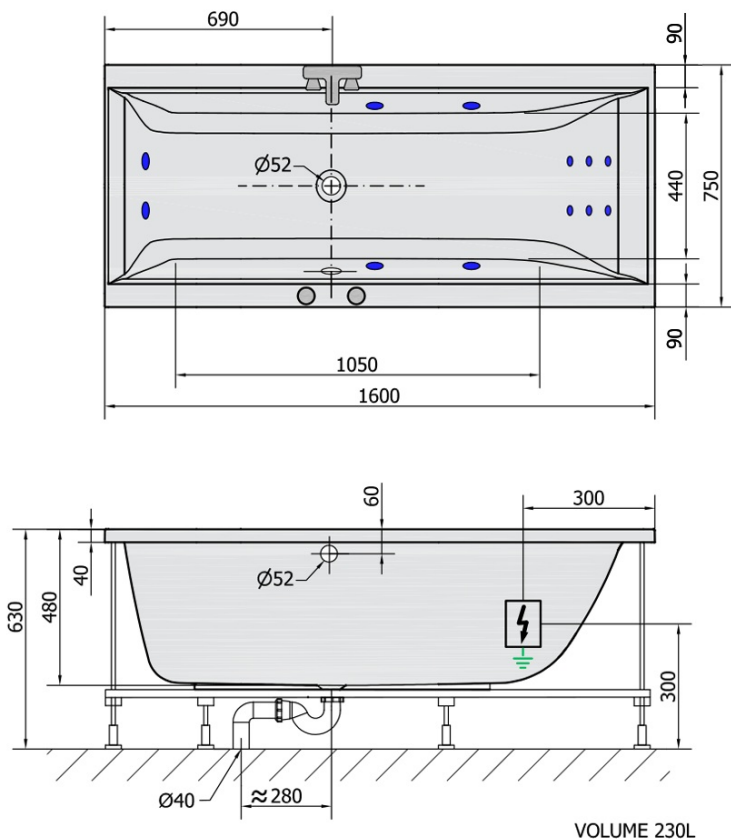

CLEO HYDRO hydromassage Bath tub, 160x75x48cm, white

Order code: 93611H

Basic information

Brand: Polysan
Series: WHIRLPOOL

Size

Length: 1600 mm
Width: 750 mm
Height: 480 mm
Volume: 230 l

Properties

Colour: White
Material: Acrylate
Shape: Rectangular
Installation: Built-in
Waste diameter: 52 mm
Properties: HYDRO massage
Weight / Piece: 34.0 kg
Packaging: 1 Piece
Warranty: 2 years

We recommend buy

1 Piece RGB spot chromotherapy, 8 LEDs (Order code: 91407)
1 Piece Sound insulation bath tape, 3m (Order code: 93400)

Technical sheet

H HYDRO
12 whirlpool jets
12 vodních trysek

Electric cable 3x2,5mm²
Length 2m from the wall

Elektrický kabel 3x2,5mm²
Délka kabelu ze zdi 2m

Electrical Characteristic:
Tension: 220-230V/50hz
Max. power consumption: 800W
Electric protection: residual-current device 30mA

Elektrické vlastnosti:
Napětí: 220-230V/50hz
Max. spotřeba: 800W
Elektrické jistění: proudový chránič 30mA