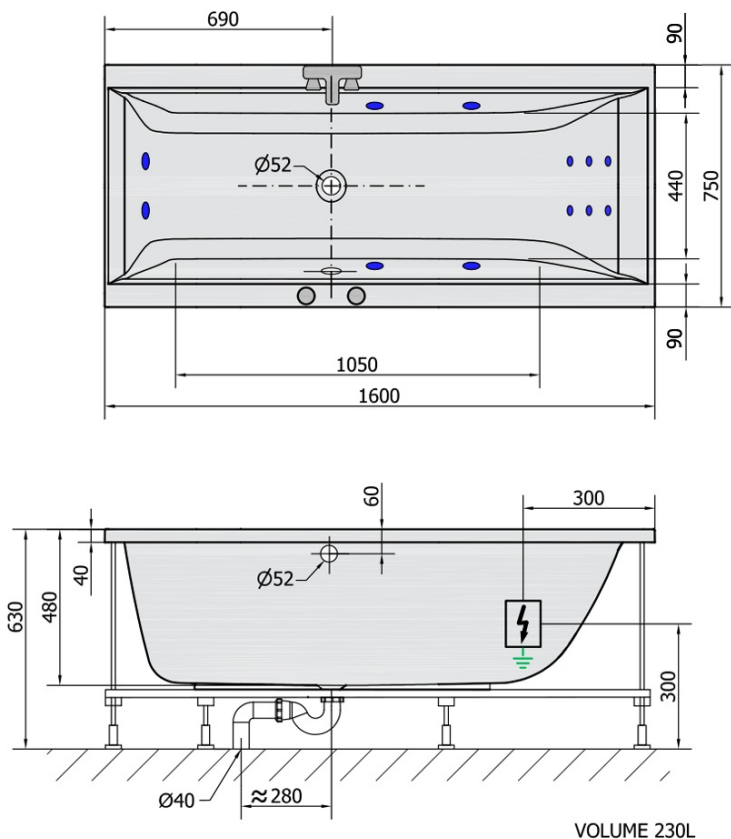

## Size

Length: 1600 mm  
Width: 750 mm  
Height: 480 mm  
Volume: 230 l

## Properties

Colour: White  
Material: Acrylate  
Shape: Rectangular  
Installation: Built-in  
Waste diameter: 52 mm  
Properties: HYDRO massage  
Weight / Piece: 34.0 kg  
Packaging: 1 Piece  
Warranty: 2 years

## We recommend buy

1 Piece RGB spot chromotherapy, 8 LEDs (Order code: 91407)  
1 Piece Sound insulation bath tape, 3m (Order code: 93400)

### **H** HYDRO 12 whirlpool jets 12 vodních trysek

Electric cable 3x2,5mm<sup>2</sup>  
Length 2m from the wall

Elektrický kabel 3x2,5mm<sup>2</sup>  
Délka kabelu ze zdi 2m

Electrical Characteristic:  
Tension: 220-230V/50hz  
Max. power consumption: 800W  
Electric protection: residual-current device 30mA