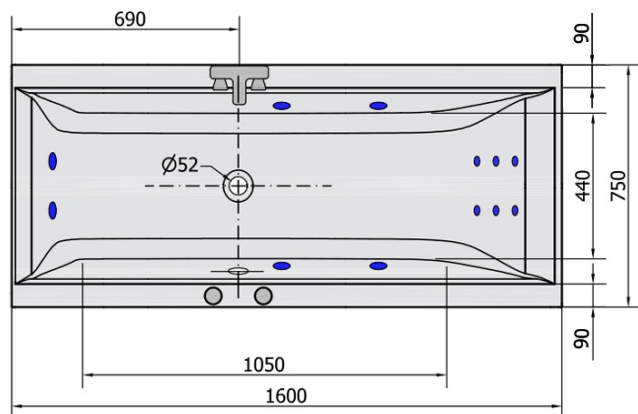

Technical sheet

VOLUME 230L

HYDRO 12 whirlpool jets 12 vodních trysek

Electric cable 3x2,5mm²
Length 2m from the wall

Elektrický kabel 3x2,5mm²
Délka kabelu ze zdi 2m

Electrical Characteristic:
Tension: 220-230V/50hz
Max. power consumption: 800W
Electric protection: residual-current device 30mA

Elektrické vlastnosti:
Napětí: 220-230V/50hz
Max. spotřeba: 800W
Elektrické jistění: proudový chránič 30mA