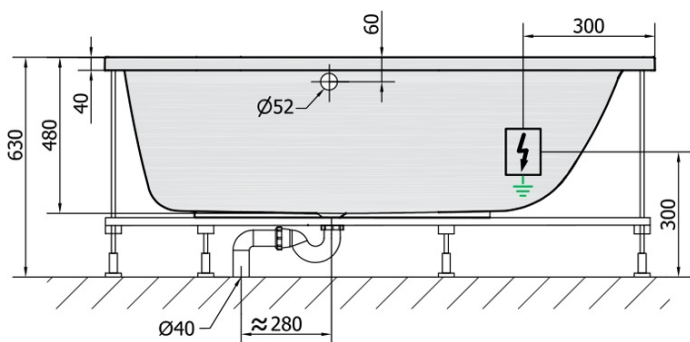

Technical sheet

VOLUME 230L

HYDRO 12 whirlpool jets 12 vodních trysek

Electric cable 3x2,5mm²
Length 2m from the wall

Elektrický kabel 3x2,5mm²
Délka kabelu ze zdi 2m

Electrical Characteristic:
Tension: 220-230V/50hz
Max. power consumption: 800W
Electric protection: residual-current device 30mA

Elektrické vlastnosti:
Napětí: 220-230V/50hz
Max. spotřeba: 800W
Elektrické jistění: proudový chránič 30mA