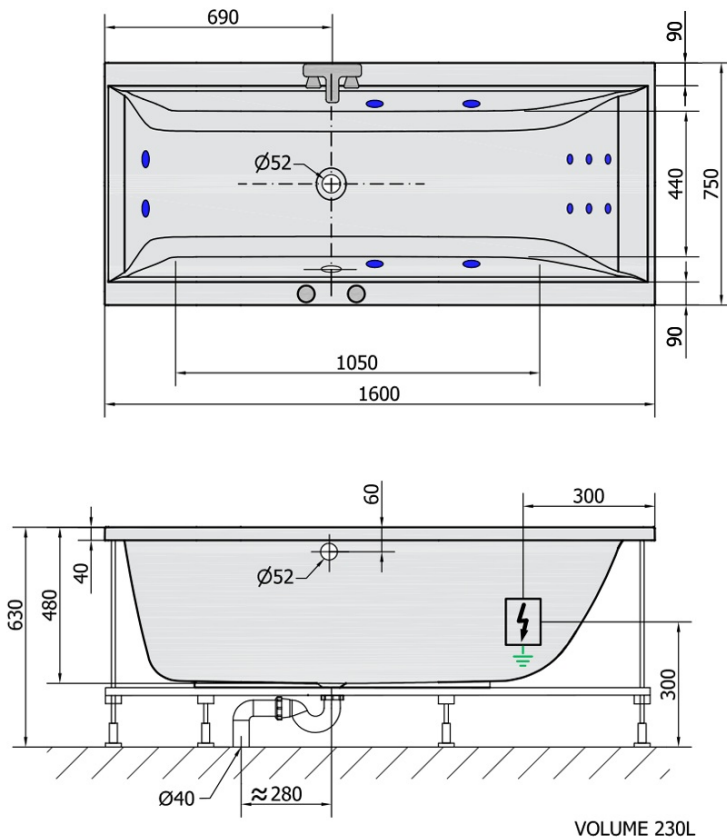

## CLEO HYDRO hydromassage Bath tub, 160x75x48cm, white

Order code: 93611H

### Size

Length: 1600 mm  
 Width: 750 mm  
 Height: 480 mm  
 Volume: 230 l

### Technical sheet

### **H** HYDRO 12 whirlpool jets 12 vodních trysek

Electric cable 3x2,5mm<sup>2</sup>  
 Length 2m from the wall

Elektrický kabel 3x2,5mm<sup>2</sup>  
 Délka kabelu ze zdi 2m

Electrical Characteristic:  
 Tension: 220-230V/50hz  
 Max. power consumption: 800W  
 Electric protection: residual-current device 30mA