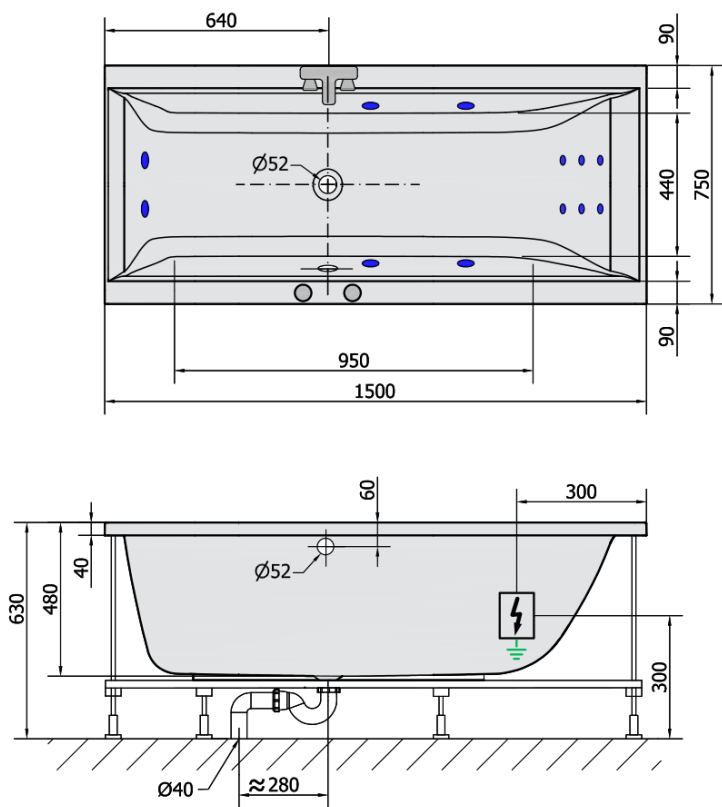

CLEO HYDRO hydromassage Bath tub, 150x75x48cm, white

Order code: 27611H

Basic information

Brand: Polysan
Series: WHIRLPOOL

Size

Length: 1500 mm
Width: 750 mm
Height: 480 mm
Volume: 220 l

Properties

Colour: White
Material: Acrylate
Shape: Rectangular
Installation: Built-in
Waste diameter: 52 mm
Properties: HYDRO massage
Weight / Piece: 33.0 kg
Packaging: 1 Piece
Warranty: 2 years

We recommend buy

1 Piece RGB spot chromotherapy, 8 LEDs (Order code: 91407)
1 Piece Sound insulation bath tape, 3m (Order code: 93400)

CLEO HYDRO hydromassage Bath tub, 150x75x48cm,
white

Technical sheet

VOLUME 220L

H HYDRO
12 whirlpool jets
12 vodních trysek

Electric cable 3x2,5mm²
Length 2m from the wall

Elektrický kabel 3x2,5mm²
Délka kabelu ze zdi 2m

Electrical Characteristic:
Tension: 220-230V/50hz
Max. power consumption: 800W
Electric protection: residual-current device 30mA