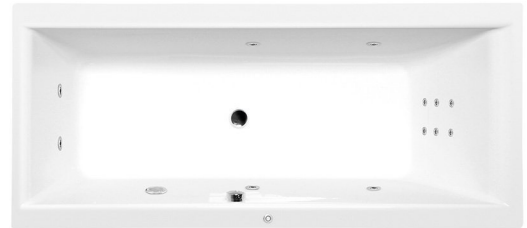

CLEO HYDRO hydromassage Bath tub, 150x75x48cm, white

Order code: 27611H

Basic information

Brand: Polysan
Series: WHIRLPOOL

Size

Length: 1500 mm
Width: 750 mm
Height: 480 mm
Volume: 220 l

Properties

Colour: White
Material: Acrylate
Shape: Rectangular
Installation: Built-in
Waste diameter: 52 mm
Properties: HYDRO massage
Weight / Piece: 33.0 kg
Packaging: 1 Piece
Warranty: 2 years

We recommend buy

1 Piece RGB spot chromotherapy, 8 LEDs (Order code: 91407)
1 Piece Sound insulation bath tape, 3m (Order code: 93400)

CLEO HYDRO hydromassage Bath tub, 150x75x48cm,
white

Technical sheet

VOLUME 220L

H HYDRO
12 whirlpool jets
12 vodních trysek

Electric cable 3x2,5mm²
Length 2m from the wall

Elektrický kabel 3x2,5mm²
Délka kabelu ze zdi 2m

Electrical Characteristic:
Tension: 220-230V/50hz
Max. power consumption: 800W
Electric protection: residual-current device 30mA