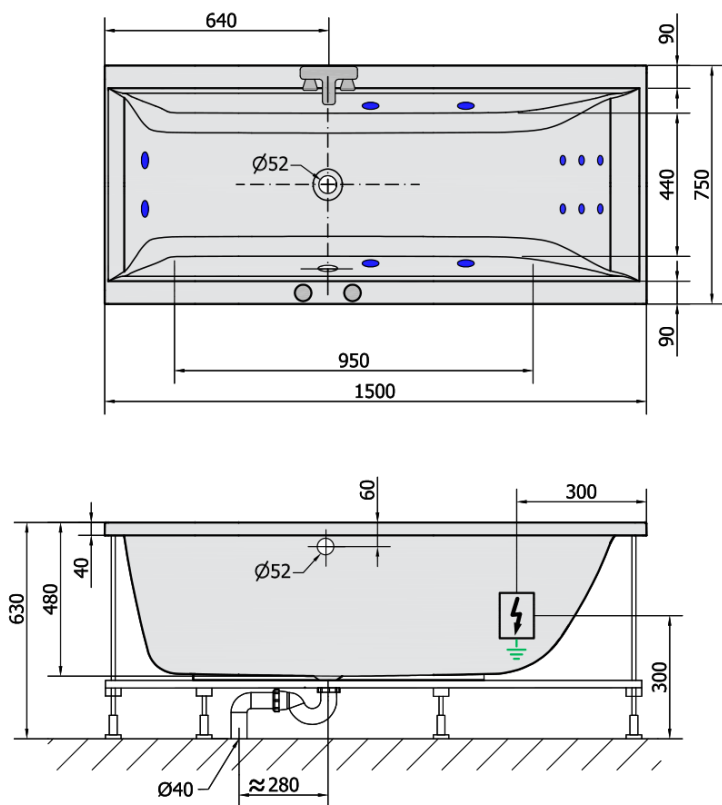

## Size

Length: 1500 mm  
Width: 750 mm  
Height: 480 mm  
Volume: 220 l

## Properties

Colour: White  
Material: Acrylate  
Shape: Rectangular  
Installation: Built-in  
Waste diameter: 52 mm  
Properties: HYDRO massage  
Weight / Piece: 33.0 kg  
Packaging: 1 Piece  
Warranty: 2 years

## Technical sheet

**H** HYDRO  
12 whirlpool jets  
12 vodních trysek

Electric cable 3x2,5mm<sup>2</sup>  
Lenght 2m from the wall

Elektrický kabel 3x2,5mm<sup>2</sup>  
Délka kabelu ze zdi 2m

Electrical Characteristic:  
Tension: 220-230V/50hz  
Max. power consumption: 800W  
Electric protection: residual-current device 30mA