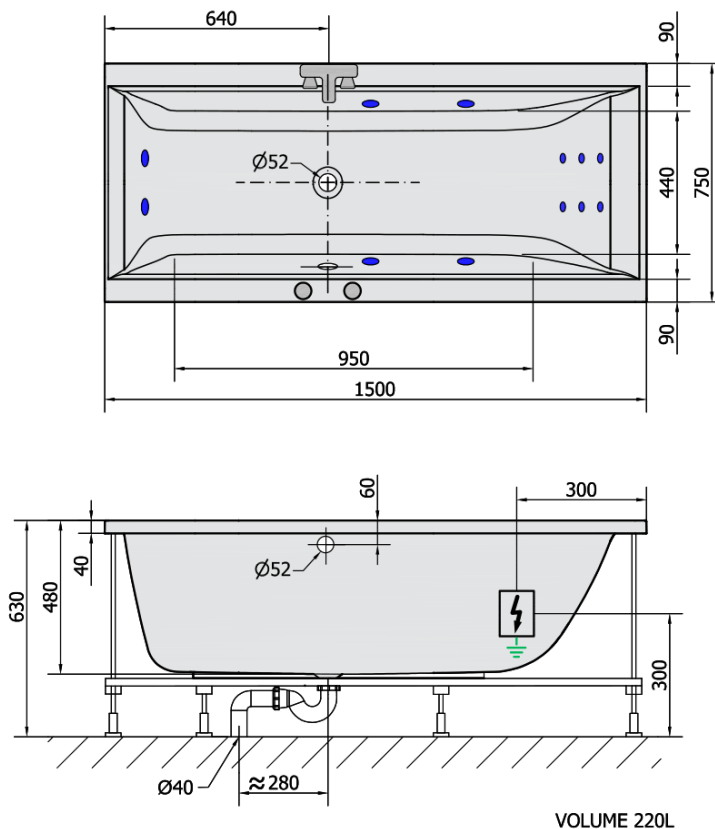

CLEO HYDRO hydromassage Bath tub, 150x75x48cm, white

Order code: 27611H

Size

Length: 1500 mm
 Width: 750 mm
 Height: 480 mm
 Volume: 220 l

Properties

Colour: White
 Material: Acrylate
 Warranty: 2 years

Technical sheet

H HYDRO
 12 whirlpool jets
 12 vodních trysek

Electric cable 3x2,5mm²
 Length 2m from the wall

Elektrický kabel 3x2,5mm²
 Délka kabelu ze zdi 2m

Electrical Characteristic:
 Tension: 220-230V/50hz
 Max. power consumption: 800W
 Electric protection: residual-current device 30mA