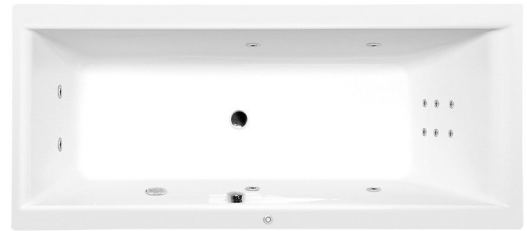

CLEO HYDRO hydromassage Bath tub, 150x75x48cm, white

Order code: 27611H

Size

Length: 1500 mm
 Width: 750 mm
 Height: 480 mm
 Volume: 220 l

Properties

Colour: White
 Material: Acrylate
 Warranty: 2 years

Technical sheet

H HYDRO
 12 whirlpool jets
 12 vodních trysek

Electric cable 3x2,5mm²
 Length 2m from the wall

Elektrický kabel 3x2,5mm²
 Délka kabelu ze zdi 2m

Electrical Characteristic:
 Tension: 220-230V/50hz
 Max. power consumption: 800W
 Electric protection: residual-current device 30mA