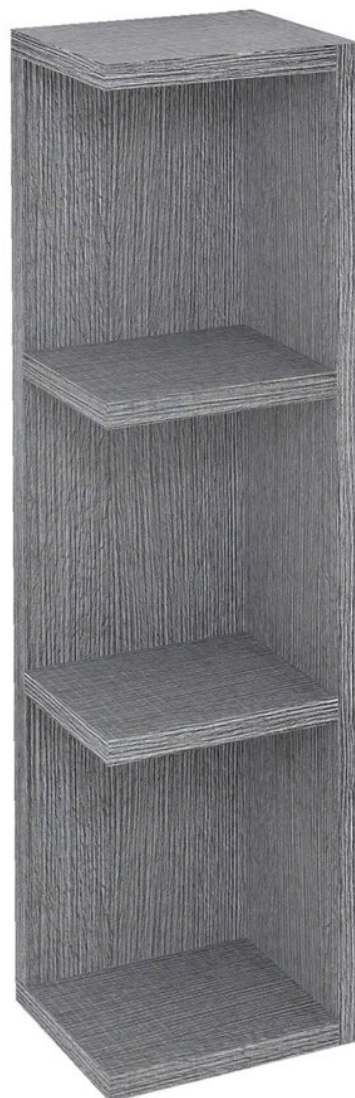

Order code: RIW250-0011

Basic information

Brand: Sapho
Series: RIWA MIRROR CABINETS

Size

Width: 200 mm
Height: 700 mm
Depth: 150 mm

Properties

Colour: Grey
Decor: Oak silver
Colour options: According to Swatch
Material: MDF/laminate
Installation: Wall-Hung
Type of cabinet: Open
Weight / Piece: 5.5 kg
Packaging: 1 Piece
Warranty: 2 years