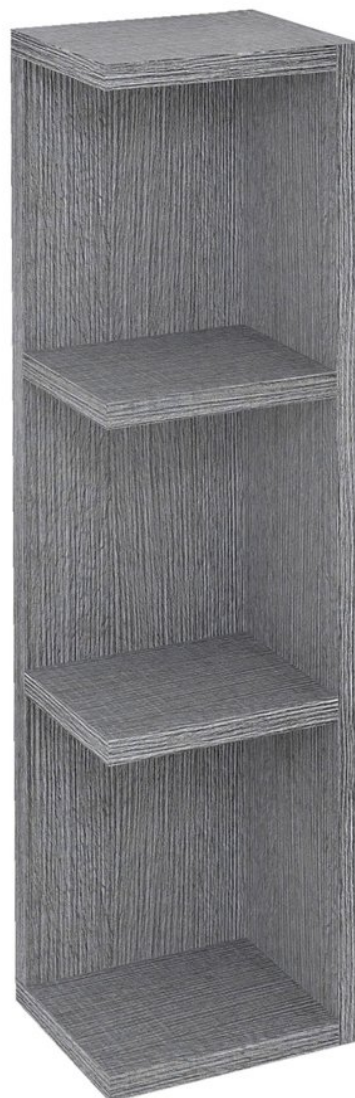

Order code: RIW250-0011

**Basic information**

Brand: Sapho  
Series: RIWA MIRROR CABINETS

**Size**

Width: 200 mm  
Height: 700 mm  
Depth: 150 mm

**Properties**

Colour: Grey  
Decor: Oak silver  
Colour options: According to Swatch  
Material: MDF/laminate  
Installation: Wall-Hung  
Type of cabinet: Open  
Weight / Piece: 5.5 kg  
Packaging: 1 Piece  
Warranty: 2 years