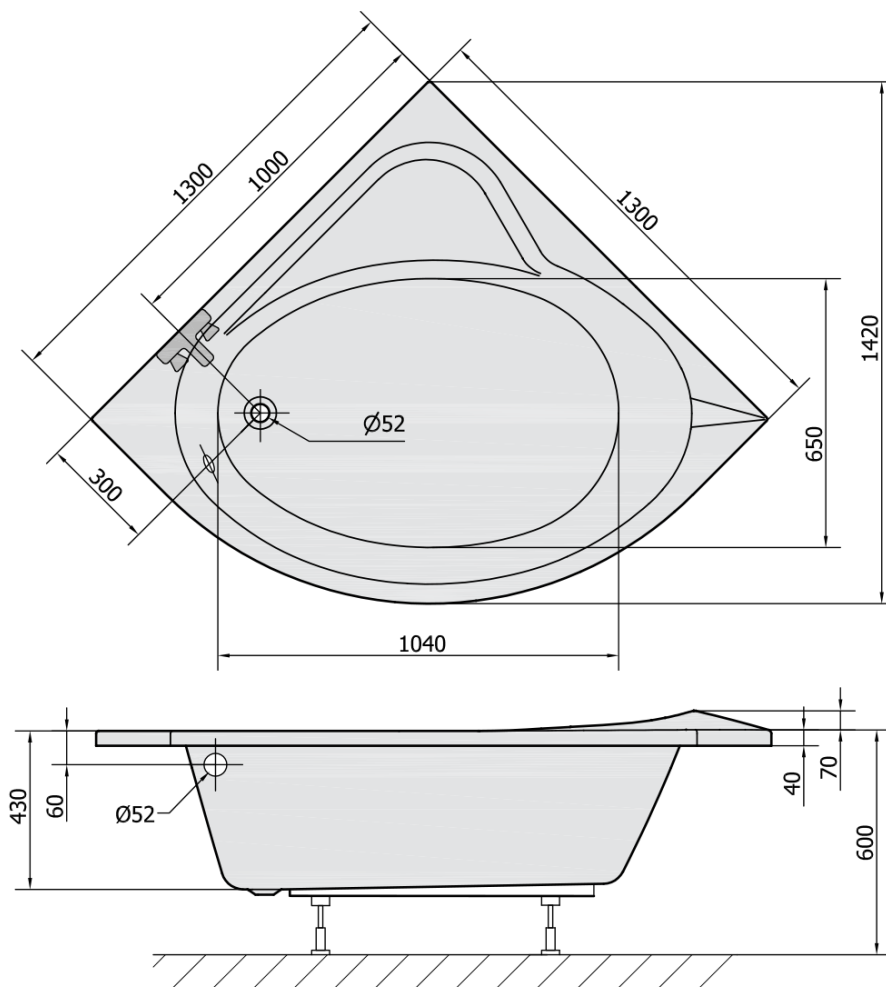

## SIRIUS Corner Bath 130x130x43cm, White

Order code: 49111

### Size

Length: 1300 mm

Width: 1300 mm

Height: 430 mm

Volume: 265 l

### Properties

Colour: White

Colour options: According to the Swatch

Material: Acrylate

Shape: Corner

Installation: Built-in

Waste diameter: 52 mm

Properties: Edge height 40 mm (Standard)

1 Piece Bath Trap 6/4", height: 42mm, DN40 (Order code: 71712)

Technical sheet

VOLUME 265L