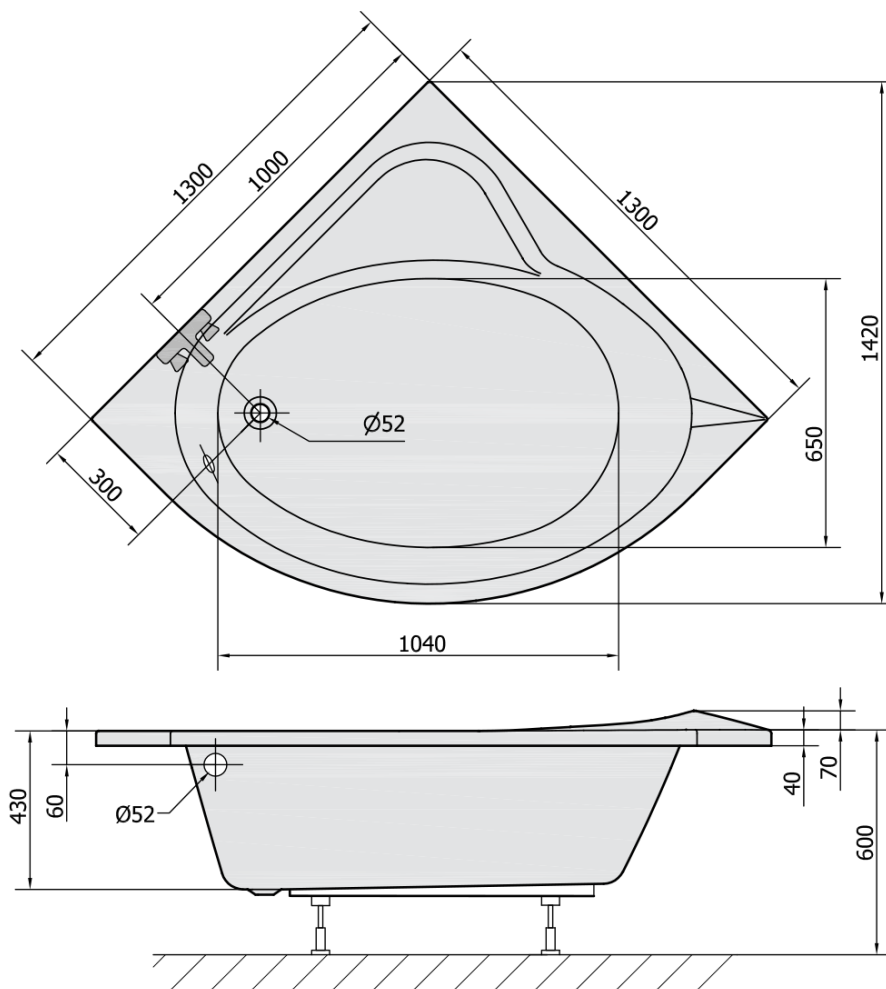

SIRIUS Corner Bath 130x130x43cm, White

Order code: 49111

Basic information

Brand: Polysan

Size

Length: 1300 mm

Width: 1300 mm

Height: 430 mm

Volume: 265 l

Properties

Colour: White

Material: Acrylate

Shape: Corner

Installation: Built-in

Waste diameter: 52 mm

Properties: Edge height 40 mm (Standard)

Package does not contain: Trap, Pop Up Bath Waste

Weight / Piece: 26.13 kg

Packaging: 1 Piece

Warranty: 10 years

We recommend buy

1 Piece Bath Support Legs for Acrylic Bath Polysan, 74,5cm, Pair (Order code: PO80-80)

1 Piece SIRIUS Front Panel (Order code: 49312)

1 Piece Sound insulation bath tape, 3m (Order code: 93400)

1 Piece Bath Trap 6/4", height: 42mm, DN40 (Order code: 71712)

Technical sheet

VOLUME 265L