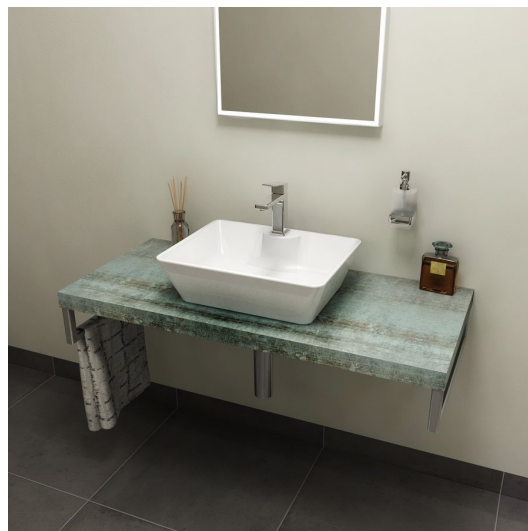

Order code: AV116

Basic information

Brand: Sapho
Series: AVICE COUNTERTOPS

Size

Width: 1100 mm
Height: 50 mm
Depth: 495 mm

Properties

Colour: Turquoise
Decor: aquamarine
Colour options: According to the Swatch
Material: DTD/HPL laminate
Installation: Wall-Hung
Type of cabinet: Countertop
Type of washbasin: Countertop washbasin
Weight / Piece: 16.72 kg
Packaging: 1 Piece
Warranty: 2 years