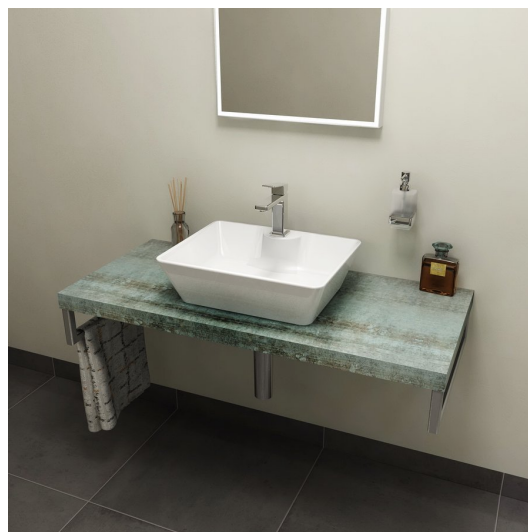

AVICE countertop under washbasin 110x50cm, thickness 5cm, Aquamarine

Order code: AV116

Size

Width: 1100 mm

Height: 50 mm

Depth: 495 mm

Properties

Colour: Turquoise

Decor: aquamarine

Material: DTD/HPL laminate

Warranty: 2 years

**Technical sheet**