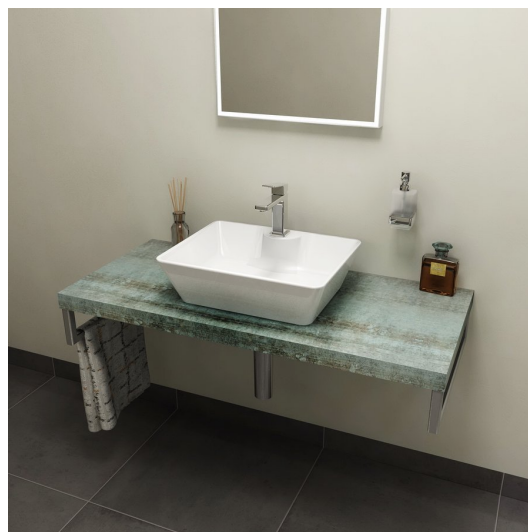

AVICE board 110x50cm, Aquamarine

Order code: AV116

Size

Width: 1100 mm

Height: 50 mm

Depth: 495 mm

Properties

Colour: Turquoise

Decor: aquamarine

Material: DTD/HPL laminate

Warranty: 2 years