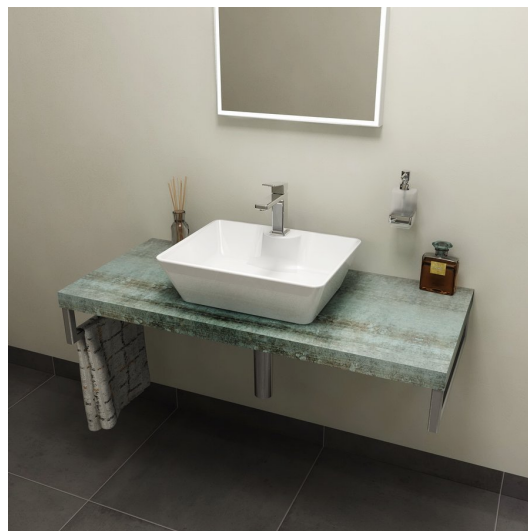

Order code: AV106

Basic information

Brand: Sapho
Series: AVICE COUNTERTOPS

Size

Width: 1000 mm
Height: 50 mm
Depth: 495 mm

Properties

Colour: Turquoise
Decor: aquamarine
Colour options: According to the Swatch
Material: DTD/HPL laminate
Installation: Wall-Hung
Type of cabinet: Countertop
Type of washbasin: Countertop washbasin
Weight / Piece: 15.2 kg
Packaging: 1 Piece
Warranty: 2 years