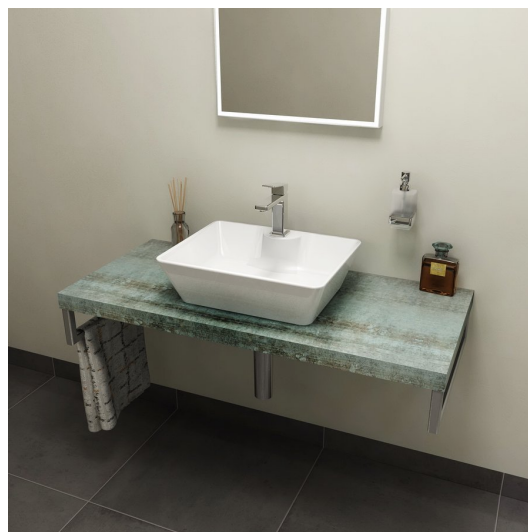

**AVICE countertop under washbasin 100x50cm, thickness 5cm, Aquamarine**

**Order code:** AV106

**Size**

Width: 1000 mm

Height: 50 mm

Depth: 495 mm

**Properties**

Colour: Turquoise

Decor: aquamarine

Material: DTD/HPL laminate

Warranty: 2 years

**Technical sheet**