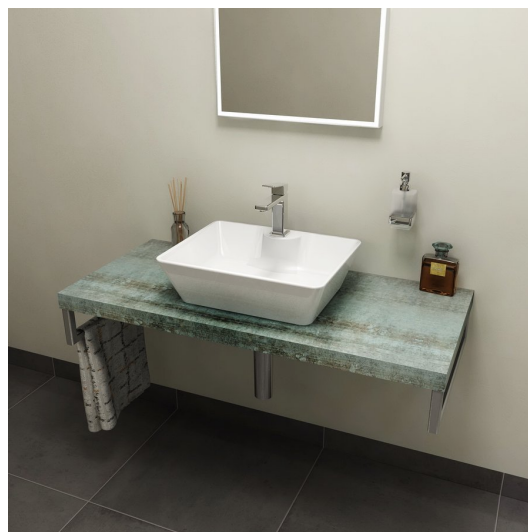

AVICE countertop under washbasin 100x50cm, thickness 5cm, Aquamarine

Order code: AV106

Size

Width: 1000 mm

Height: 50 mm

Depth: 495 mm

Properties

Colour: Turquoise

Decor: aquamarine

Material: DTD/HPL laminate

Warranty: 2 years

**Technical sheet**