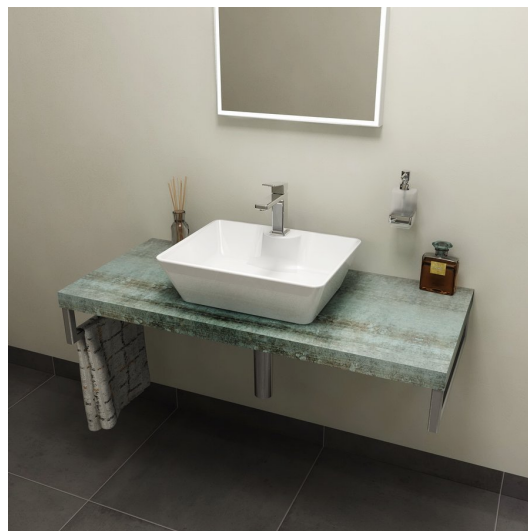

Order code: AV096

Basic information

Brand: Sapho
Series: AVICE COUNTERTOPS

Size

Width: 900 mm
Height: 50 mm
Depth: 495 mm

Properties

Colour: Turquoise
Decor: aquamarine
Colour options: According to the Swatch
Material: DTD/HPL laminate
Installation: Wall-Hung
Type of cabinet: Countertop
Type of washbasin: Countertop washbasin
Weight / Piece: 13.68 kg
Packaging: 1 Piece
Warranty: 2 years