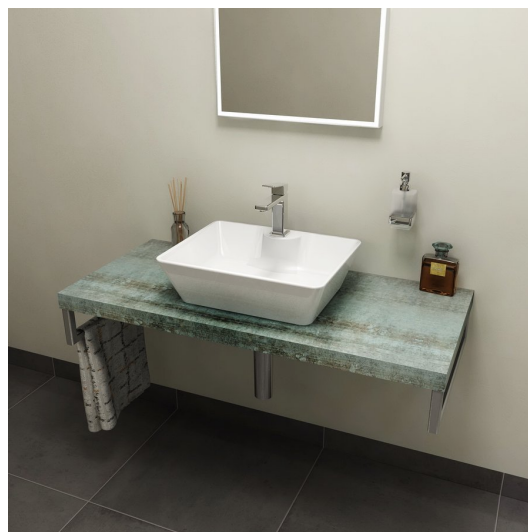

AVICE countertop under washbasin 90x50cm, thickness 5cm, Aquamarine

Order code: AV096

Size

Width: 900 mm

Height: 50 mm

Depth: 495 mm

Properties

Colour: Turquoise

Decor: aquamarine

Material: DTD/HPL laminate

Warranty: 2 years