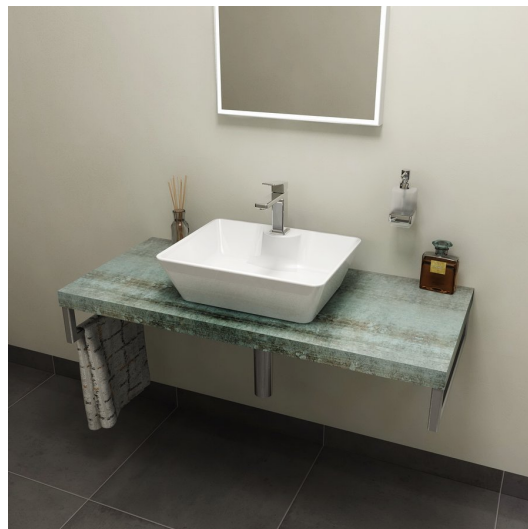

Order code: AV096

Size

Width: 900 mm

Height: 50 mm

Depth: 495 mm

Properties

Colour: Turquoise

Decor: aquamarine

Material: DTD/HPL laminate

Warranty: 2 years