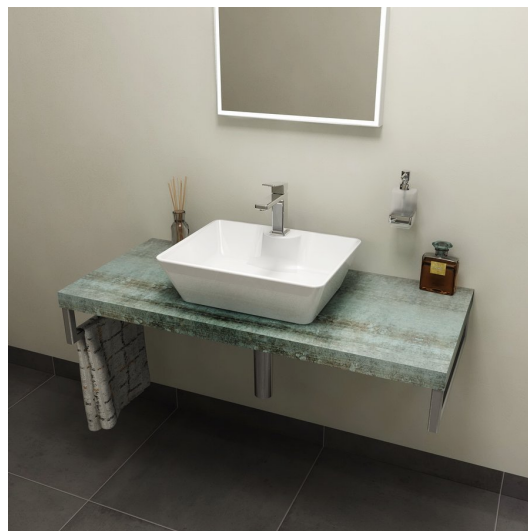

Order code: AV086

Basic information

Brand: Sapho
Series: AVICE COUNTERTOPS

Size

Width: 800 mm
Height: 50 mm
Depth: 495 mm

Properties

Colour: Turquoise
Decor: aquamarine
Colour options: According to the Swatch
Material: DTD/HPL laminate
Installation: Wall-Hung
Type of cabinet: Countertop
Type of washbasin: Countertop washbasin
Weight / Piece: 12.16 kg
Packaging: 1 Piece
Warranty: 2 years