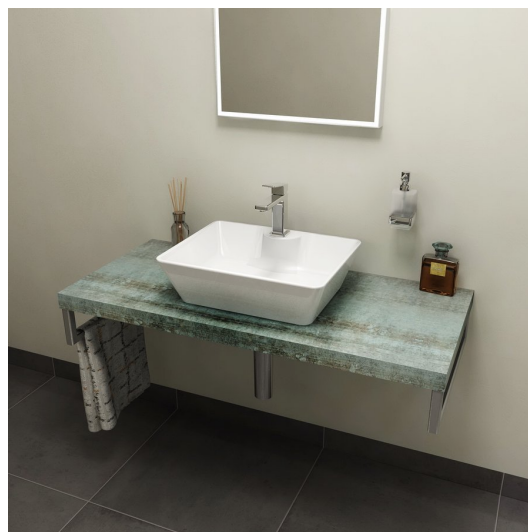

AVICE countertop under washbasin 80x50cm, thickness 5cm, Aquamarine

Order code: AV086

Size

Width: 800 mm

Height: 50 mm

Depth: 495 mm

Properties

Colour: Turquoise

Decor: aquamarine

Material: DTD/HPL laminate

Warranty: 2 years

Technical sheet