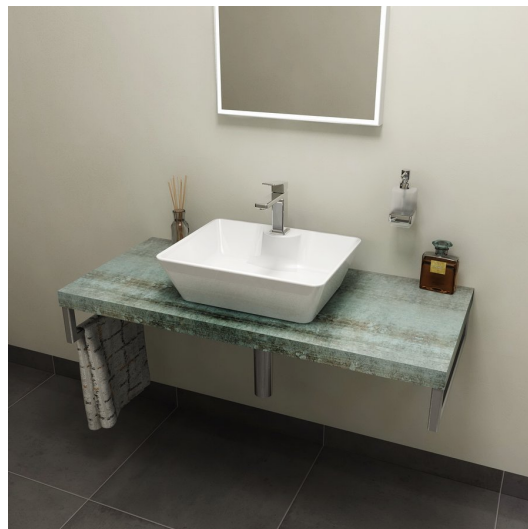

Order code: AV086

Size

Width: 800 mm

Height: 50 mm

Depth: 495 mm

Properties

Colour: Turquoise

Decor: aquamarine

Material: DTD/HPL laminate

Warranty: 2 years