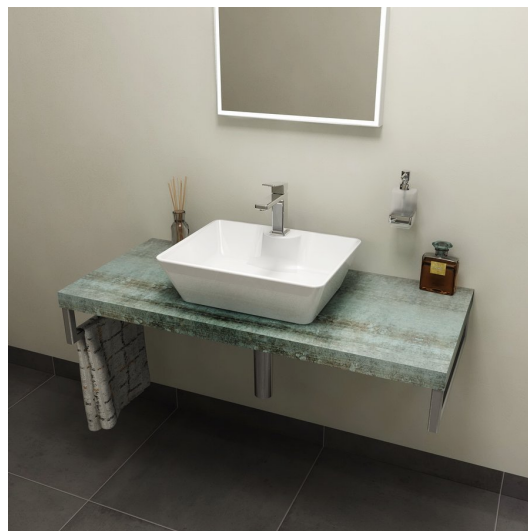

Order code: AV076

Basic information

Brand: Sapho
Series: AVICE COUNTERTOPS

Size

Width: 700 mm
Height: 50 mm
Depth: 495 mm

Properties

Colour: Turquoise
Decor: aquamarine
Colour options: According to the Swatch
Material: DTD/HPL laminate
Installation: Wall-Hung
Type of cabinet: Countertop
Type of washbasin: Countertop washbasin
Weight / Piece: 10.64 kg
Packaging: 1 Piece
Warranty: 2 years