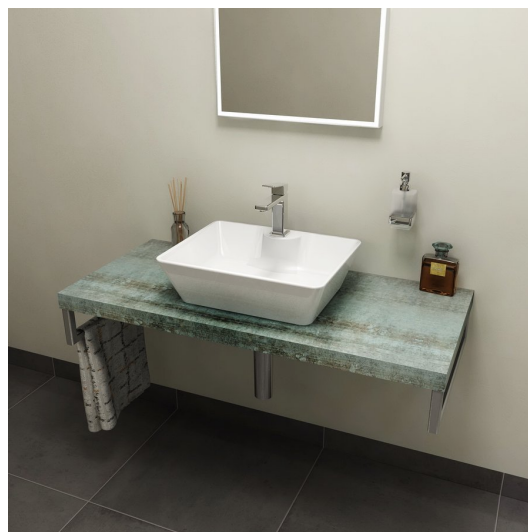

AVICE countertop under washbasin 70x50cm, thickness 5cm, Aquamarine

Order code: AV076

Size

Width: 700 mm

Height: 50 mm

Depth: 495 mm

Properties

Colour: Turquoise

Decor: aquamarine

Material: DTD/HPL laminate

Warranty: 2 years

Technical sheet