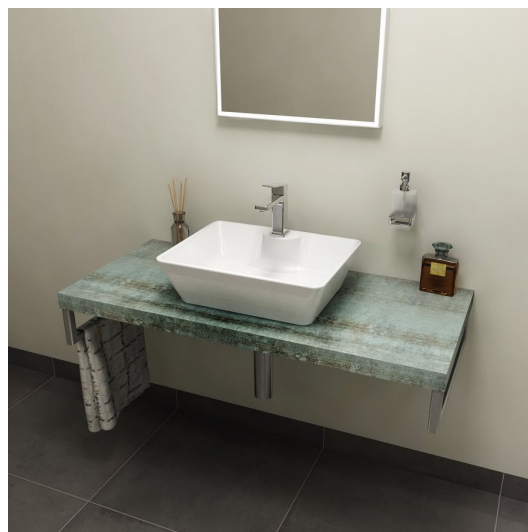

AVICE countertop under washbasin 70x50cm, thickness 5cm, Aquamarine

Order code: AV076

Size

Width: 700 mm

Height: 50 mm

Depth: 495 mm

Properties

Warranty: 2 years

Colour: Turquoise

Decor: aquamarine

Material: DTD/HPL laminate

Technical sheet