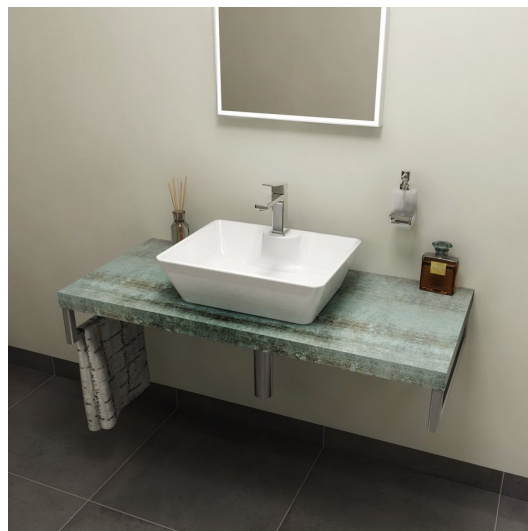

Order code: AV066

Basic information

Brand: Sapho
Series: AVICE COUNTERTOPS

Size

Width: 600 mm
Height: 50 mm
Depth: 495 mm

Properties

Colour: Turquoise
Decor: aquamarine
Colour options: According to the Swatch
Material: DTD/HPL laminate
Installation: Wall-Hung
Type of cabinet: Countertop
Type of washbasin: Countertop washbasin
Weight / Piece: 9.64 kg
Packaging: 1 Piece
Warranty: 2 years