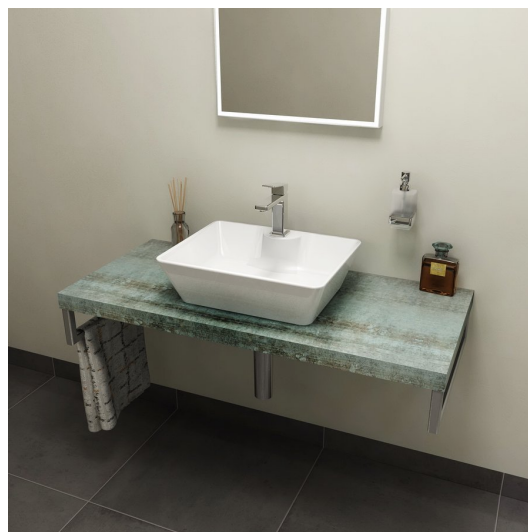

AVICE countertop under washbasin 60x50cm, thickness 5cm, Aquamarine

Order code: AV066

Size

Width: 600 mm

Height: 50 mm

Depth: 495 mm

Properties

Colour: Turquoise

Decor: aquamarine

Material: DTD/HPL laminate

Warranty: 2 years

**Technical sheet**