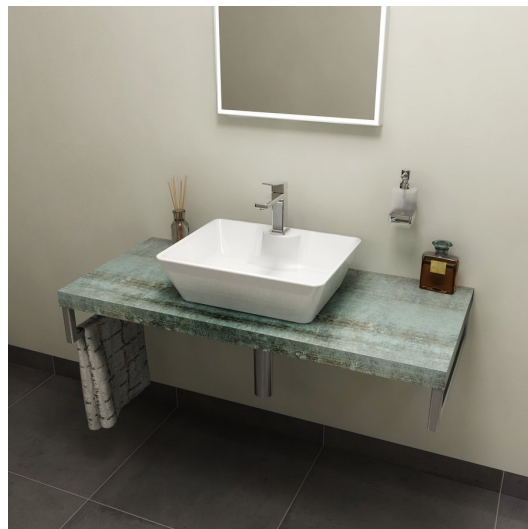

Order code: AV066

Size

Width: 600 mm

Height: 50 mm

Depth: 495 mm

Properties

Colour: Turquoise

Decor: aquamarine

Material: DTD/HPL laminate

Warranty: 2 years