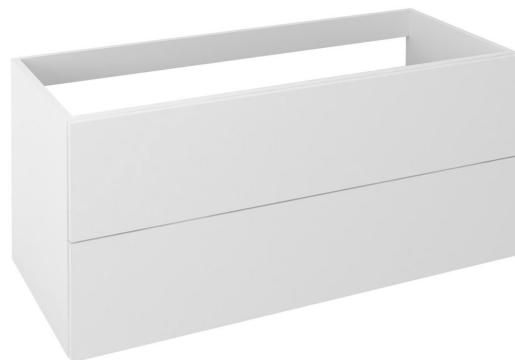

Order code: TS115-3131

**Basic information**

Brand: Sapho  
Series: TREOS

**Size**

Width: 1100 mm  
Height: 530 mm  
Depth: 505 mm

**Properties**

Colour: White matt  
Colour options: According to Swatch  
Material: MDF/laminate  
Installation: Wall-Hung  
Type of cabinet: Drawers  
Equipment: Silent and soft closing, Handleless opening  
Weight / Piece: 27.0 kg  
Packaging: 1 Piece  
Warranty: 2 years