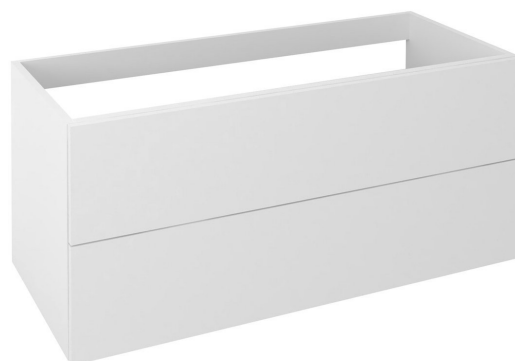

Order code: TS110-3131

Basic information

Brand: Sapho
Series: TREOS

Size

Width: 1100 mm
Height: 530 mm
Depth: 505 mm

Properties

Colour: White matt
Colour options: According to Swatch
Material: MDF/laminate
Installation: Wall-Hung
Type of cabinet: Drawers
Equipment: Silent and soft closing, Handleless opening
Package does not contain: Washbasin
Weight / Piece: 27.0 kg
Packaging: 1 Piece
Warranty: 2 years

Spare parts

Furniture Hinge CAMAR 60x28 (Order code: D-07.091.660.05)

Technical sheet