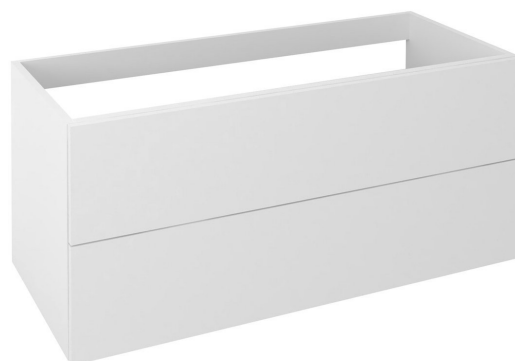

**Order code:** TS110-3131

## Basic information

**Brand:** Sapho  
**Series:** TREOS

## Size

**Width:** 1100 mm  
**Height:** 530 mm  
**Depth:** 505 mm

## Properties

**Colour:** White matt  
**Colour options:** According to Swatch  
**Material:** MDF/laminate  
**Installation:** Wall-Hung  
**Type of cabinet:** Drawers  
**Equipment:** Silent and soft closing, Handleless opening  
**Package does not contain:** Washbasin  
**Weight / Piece:** 27.0 kg  
**Packaging:** 1 Piece  
**Warranty:** 2 years