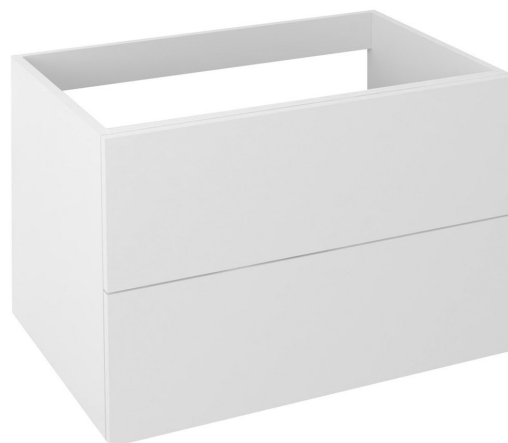

TREOS Vanity Unit 75x53x50,5cm, white matt

Order code: TS070-3131

Basic information

Brand: Sapho
Series: TREOS

Size

Width: 750 mm
Height: 530 mm
Depth: 505 mm

Properties

Colour: White matt
Colour options: According to Swatch
Material: MDF/laminate
Installation: Wall-Hung
Type of cabinet: Drawers
Equipment: Silent and soft closing, Handleless opening
Package does not contain: Washbasin
Weight / Piece: 25.5 kg
Packaging: 1 Piece
Warranty: 2 years

Spare parts

Furniture Hinge CAMAR 60x28 (Order code: D-07.091.660.05)

Technical sheet