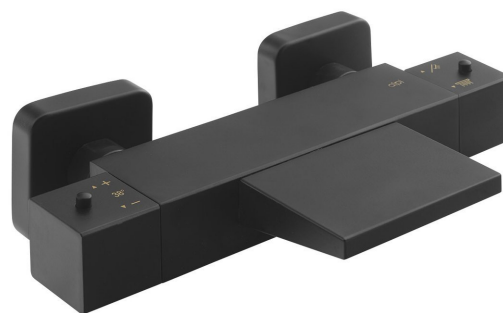

# DIMY Waterfall Wall Mounted Thermostatic Bath Mixer Tap, black

Order code: DM292BL

## Basic information

Brand: Sapho  
Series: DIMY

## Size

Width: 263 mm  
Height: 40 mm  
Depth: 160 mm

## Properties

Colour: Black matt  
Material: Brass  
Shape: Square  
Installation: Wall-mounted 150 mm  
Type of control: Thermostat  
Type of diverter: Handle-integrated  
Equipment: HiTech Therm  
Weight / Piece: 3.244 kg  
Packaging: 1 Piece  
Warranty: 5 years