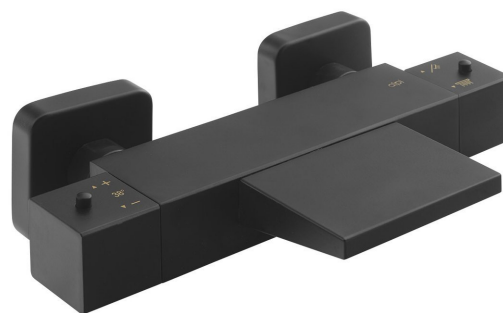

DIMY Waterfall Wall Mounted Thermostatic Bath Mixer Tap, black

Order code: DM292BL

Basic information

Brand: Sapho
Series: DIMY

Size

Width: 263 mm
Height: 40 mm
Depth: 160 mm

Properties

Colour: Black matt
Material: Brass
Shape: Square
Installation: Wall-mounted 150 mm
Type of control: Thermostat
Type of diverter: Handle-integrated
Equipment: HiTech Therm
Weight / Piece: 3.244 kg
Packaging: 1 Piece
Warranty: 5 years

Spare parts

Set of S-Unions 1/2" x 3/4" pair (Order code: ET654)

Replacement Thermostatic Cartridge CR-150C (Order code: CR-150C)

Cartridge with integrated switch 35mm (Order code: CR010NC)

DIMY Waterfall Wall Mounted Thermostatic Bath Mixer
Tap, black