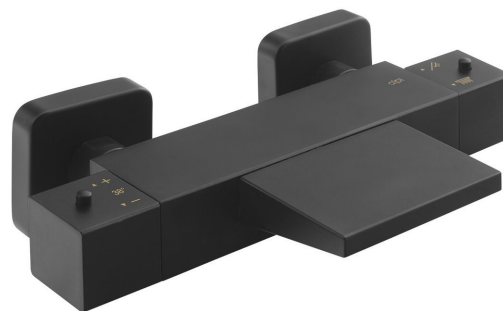

# DIMY Waterfall Wall Mounted Thermostatic Bath Mixer Tap, black

Order code: DM292BL

## Size

Width: 263 mm  
Height: 40 mm  
Depth: 160 mm

## Properties

Colour: Black matt  
Material: Brass  
Shape: Square  
Installation: Wall-mounted 150 mm  
Type of control: Thermostat  
Type of diverter: Handle-integrated  
Equipment: HiTech Therm  
Weight / Piece: 3.244 kg  
Packaging: 1 Piece  
Warranty: 5 years

## Spare parts

Set of S-Unions 1/2" x 3/4" pair (Order code: ET654)

Replacement Thermostatic Cartridge CR-150C (Order code: CR-150C)

Cartridge with integrated switch 35mm (Order code: CR010NC)