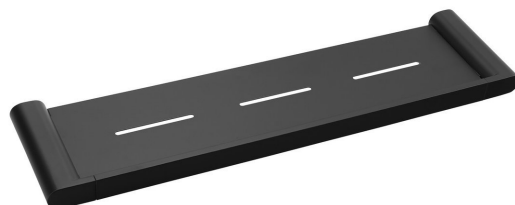

Order code: RF016/15

Basic information

Brand: Sapho

Series: FLORI

Size

Length: 508 mm

Width: 508 mm

Height: 25 mm

Depth: 127 mm

Properties

Colour: Black

Material: Brass

Shape: Square

Type: Shelf

Installation: Drilling

Maintenance: According to recommendation

Weight / Piece: 1.718 kg

Packaging: 1 Piece

Warranty: 10 years