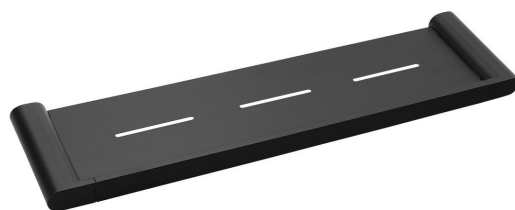

FLORI Shelf, black

Order code: RF016/15

Size

Length: 508 mm

Width: 508 mm

Height: 25 mm

Depth: 127 mm

Properties

Colour: Black

Material: Brass

Warranty: 10 years

Technical sheet