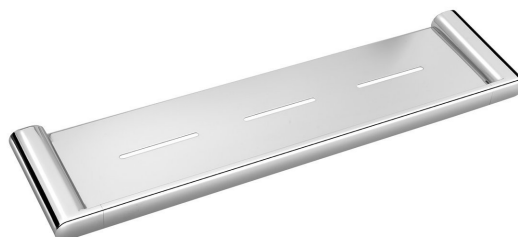

Order code: RF016

Basic information

Brand: Sapho

Series: FLORI

Size

Length: 508 mm

Width: 508 mm

Height: 25 mm

Depth: 127 mm

Properties

Colour: Chrome

Material: Brass

Shape: Square

Type: Shelf

Installation: Drilling

Weight / Piece: 1.718 kg

Packaging: 1 Piece

Warranty: 10 years