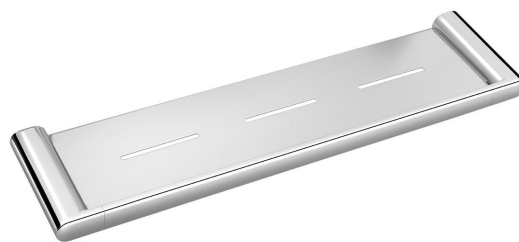

## FLORI shelf 508x25x127mm, chrome

Order code: RF016

### Size

Length: 508 mm  
Width: 508 mm  
Height: 25 mm  
Depth: 127 mm

### Properties

Colour: Chrome  
Material: Brass  
Warranty: 10 years