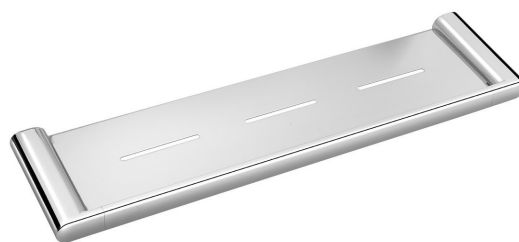

FLORI Shelf, chrome

Order code: RF016

Size

Length: 508 mm

Width: 508 mm

Height: 25 mm

Depth: 127 mm

Properties

Colour: Chrome

Material: Brass

Warranty: 10 years

Technical sheet