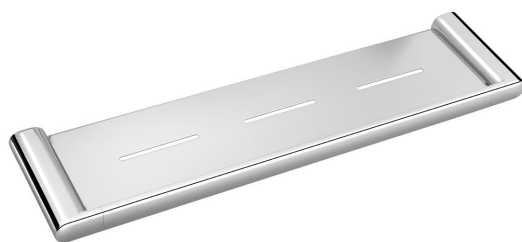

FLORI Shelf, chrome

Order code: RF016

Size

Length: 508 mm

Width: 508 mm

Height: 25 mm

Depth: 127 mm

Properties

Colour: Chrome

Material: Brass

Warranty: 10 years

Technical sheet