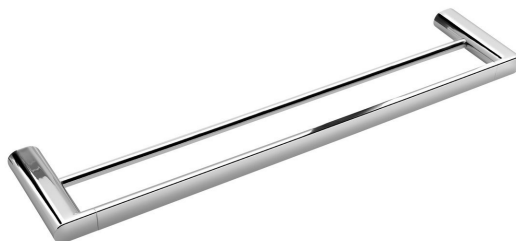

FLORI double towel holder 600x127mm, chrome

Order code: RF011

Basic information

Brand: Sapho

Series: FLORI

Size

Length: 600 mm

Width: 600 mm

Height: 25 mm

Depth: 127 mm

Properties

Colour: Chrome

Material: Brass

Shape: Circular

Type: Towel holder: multi-arm

Installation: Drilling

Weight / Piece: 1.2 kg

Packaging: 1 Piece

Warranty: 10 years