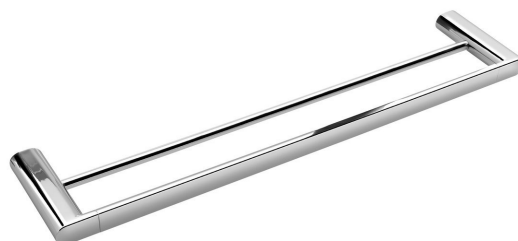

Order code: RF011

Basic information

Brand: Sapho

Series: FLORI

Size

Length: 600 mm

Width: 600 mm

Height: 25 mm

Depth: 127 mm

Properties

Colour: Chrome

Material: Brass

Shape: Circular

Type: Towel holder: multi-arm

Installation: Drilling

Weight / Piece: 1.2 kg

Packaging: 1 Piece

Warranty: 10 years