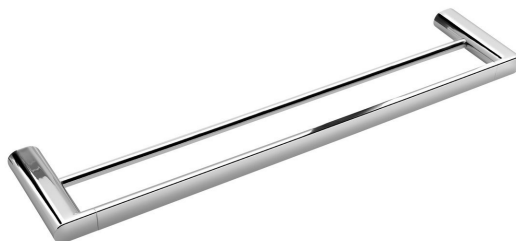

Order code: RF011

Basic information

Brand: Sapho

Series: FLORI

Size

Length: 600 mm

Width: 600 mm

Height: 25 mm

Depth: 127 mm

Properties

Colour: Chrome

Material: Brass

Shape: Circular

Type: Towel holder: multi-arm

Installation: Drilling

Weight / Piece: 1.2 kg

Packaging: 1 Piece

Warranty: 10 years