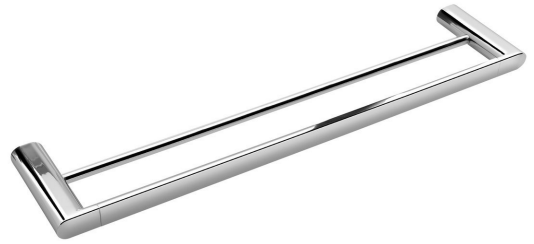

FLORI double towel holder 600x127mm, chrome

Order code: RF011

Size

Length: 600 mm
Width: 600 mm
Height: 25 mm
Depth: 127 mm

Properties

Colour: Chrome
Material: Brass
Warranty: 10 years

Technical sheet