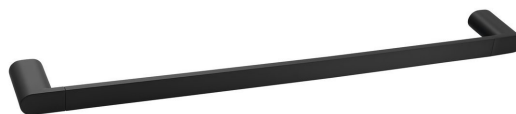

Order code: RF009/15

Basic information

Brand: Sapho
Series: FLORI

Size

Length: 600 mm
Width: 600 mm
Height: 25 mm
Depth: 70 mm

Properties

Colour: Black
Material: Brass
Shape: Circular
Type: Towel holder: single arm
Installation: Drilling
Maintenance: According to recommendation
Weight / Piece: 1.0 kg
Packaging: 1 Piece
Warranty: 10 years