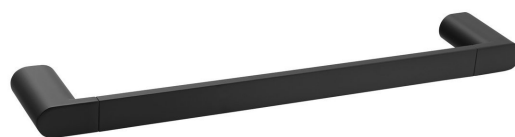

Order code: RF010/15

Basic information

Brand: Sapho
Series: FLORI

Size

Length: 400 mm
Width: 400 mm
Height: 25 mm
Depth: 70 mm

Properties

Colour: Black
Material: Brass
Shape: Circular
Type: Towel holder: single arm
Installation: Drilling
Maintenance: According to recommendation
Weight / Piece: 0.69 kg
Packaging: 1 Piece
Warranty: 10 years