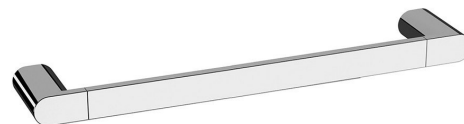

FLORI Towel Rail Holder 400x70mm, chrome

Order code: RF010

Size

Length: 400 mm

Width: 400 mm

Height: 25 mm

Depth: 70 mm

Properties

Colour: Chrome

Material: Brass

Warranty: 10 years

Technical sheet