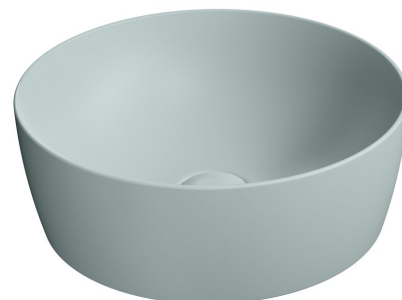

**NUBES counter top ceramic washbasin dia 40cm, ghiaccio matt**

Order code: 903915

**Size**

Diameter: 400 mm

Width: 400 mm

Height: 140 mm

Depth: 400 mm

**Properties**

Colour: Blue

Material: Ceramic

Warranty: 2 years

**Technical sheet**