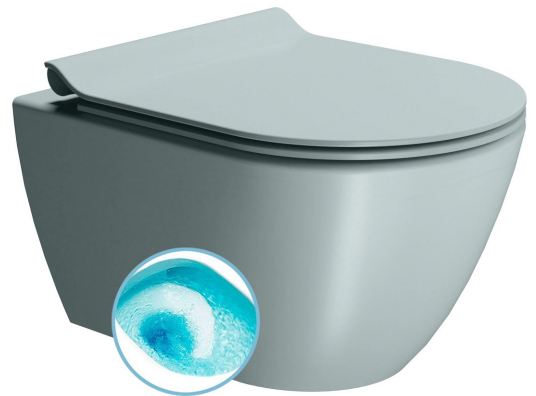

Order code: 881615

Basic information

Brand: GSI
Series: PURA COLOR

Size

Width: 360 mm
Height: 420 mm
Depth: 500 mm

Properties

Colour: Blue
Material: Ceramic
Flushing Technology: Swirlflush
Flushing water volume: Flushing 3 l, Flushing 4,5 l
Shape: Classic
Equipment: DualGlaze, Hidden Fixings
Package does not contain: Toilet Seat
Weight / Piece: 24.4 kg
Packaging: 1 Piece
Warranty: 2 years

We recommend buy

1 Piece PURA toilet seat, SLIM, Soft Close, ghiaccio matt/chrom (Order code: MS86CSN15)

Technical sheet