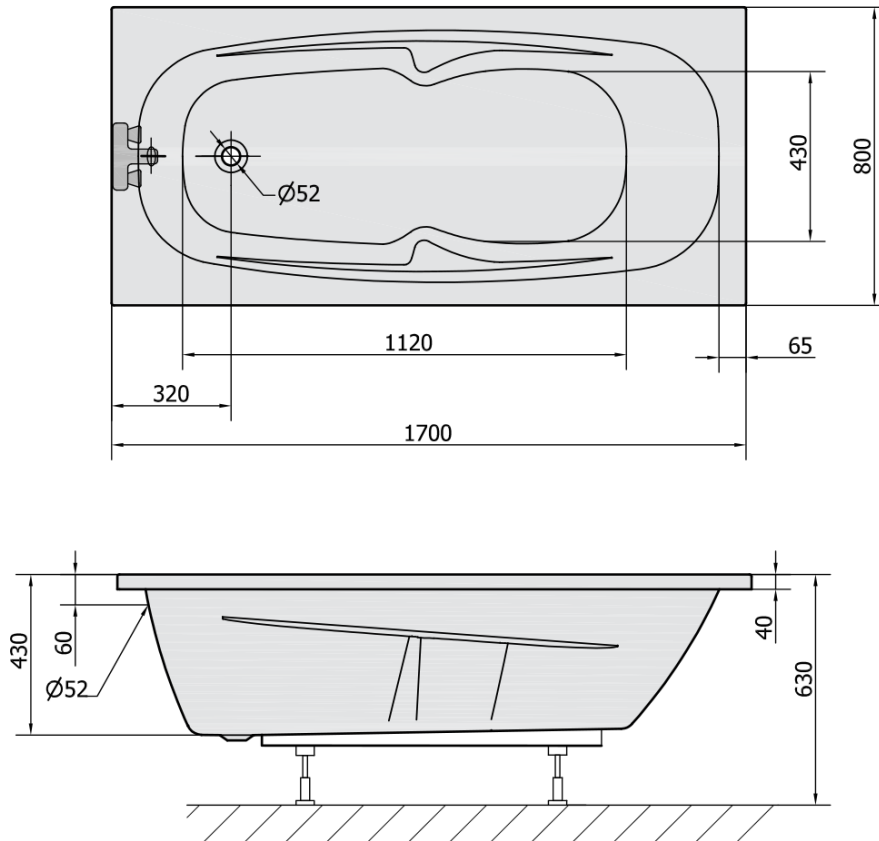

KAMELIE Rectangular Bath 170x80x44cm, White

Order code: 35111

Basic information

Brand: Polysan

Size

Length: 1700 mm

Width: 800 mm

Height: 440 mm

Volume: 210 l

Properties

Colour: White

Colour options: According to the Swatch

Material: Acrylate

Shape: Rectangular

Installation: Built-in

Waste diameter: 52 mm

Properties: Edge height 40 mm (Standard)

Weight / Piece: 20.09 kg

Packaging: 1 Piece

Warranty: 10 years

We recommend buy

1 Piece Bath Support Legs for Acrylic Bath Polysan, 51,5cm, Pair (Order code: PO60-60)

1 Piece Bath Trap 6/4", height: 42mm, DN40 (Order code: 71712)

1 Piece Sound insulation bath tape, 3m (Order code: 93400)

Technical sheet

VOLUME 210L