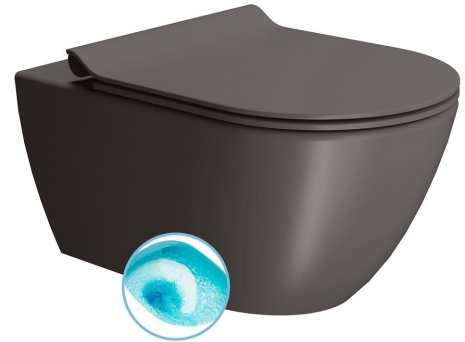

Order code: 881516

Basic information

Brand: GSI
Series: PURA COLOR

Size

Width: 360 mm
Height: 335 mm
Depth: 550 mm

Properties

Colour: Grey
Material: Ceramic
Flushing Technology: Swirlflush
Flushing water volume: Flushing 3 l, Flushing 4,5 l
Shape: Classic
Equipment: DualGlaze, Hidden Fixings
Package does not contain: Toilet Seat
Weight / Piece: 24.4 kg
Packaging: 1 Piece
Warranty: 2 years

Spare parts

Fixing kit for Wall hung toilets and bidets GSI (Sand-Norm-Pura-Kube X-Classic) (Order code: NDFISR2)

Technical sheet