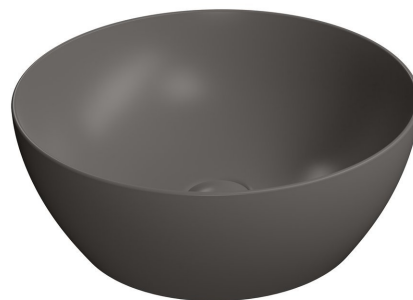

PURA counter top ceramic washbasin Ø 42cm, bistro matt

GSI[®]

Order code: 885116

Basic information

Brand: GSI
Series: PURA COLOR

Size

Diameter: 420 mm
Width: 420 mm
Height: 160 mm
Depth: 420 mm

Properties

Colour: Grey
Material: Ceramic
Installation: Freestanding
Type of washbasin: Countertop washbasin
Tap hole: Without tap hole
Overflow: No
Shape: Circle
Weight / Piece: 8.7 kg
Packaging: 1 Piece
Warranty: 2 years