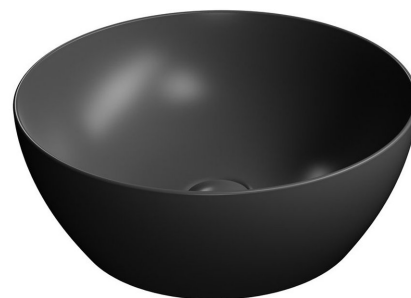

## PURA counter top ceramic washbasin Ø 42cm, black matt

GSI<sup>®</sup>

Order code: 885126

### Basic information

Brand: GSI  
Series: PURA COLOR

### Size

Diameter: 420 mm  
Width: 420 mm  
Height: 160 mm  
Depth: 420 mm

### Properties

Colour: Black  
Material: Ceramic  
Installation: Freestanding  
Type of washbasin: Countertop washbasin  
Tap hole: Without tap hole  
Overflow: No  
Shape: Circle  
Weight / Piece: 8.7 kg  
Packaging: 1 Piece  
Warranty: 2 years