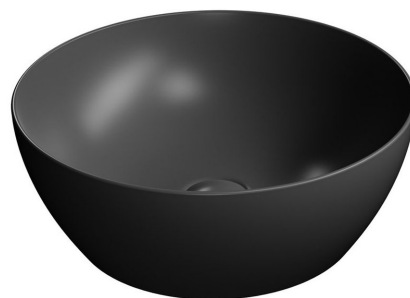

PURA counter top ceramic washbasin Ø 42cm, black matt

GSI[®]

Order code: 885126

Basic information

Brand: GSI
Series: PURA COLOR

Size

Diameter: 420 mm
Width: 420 mm
Height: 160 mm
Depth: 420 mm

Properties

Colour: Black
Material: Ceramic
Installation: Freestanding
Type of washbasin: Countertop washbasin
Tap hole: Without tap hole
Overflow: No
Shape: Circle
Weight / Piece: 8.7 kg
Packaging: 1 Piece
Warranty: 2 years

We recommend buy

1 Piece GSI free flow washbasin drain 5/4", ceramic plug, 5-65mm, black matt (Order code: PVC26)

Technical sheet