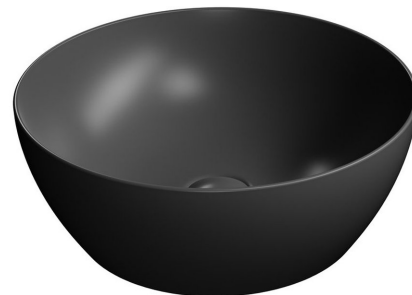

## PURA counter top ceramic washbasin Ø 42cm, black matt

GSI<sup>®</sup>

Order code: 885126

### Basic information

Brand: GSI  
Series: PURA COLOR

### Size

Diameter: 420 mm  
Width: 420 mm  
Height: 160 mm  
Depth: 420 mm

### Properties

Colour: Black  
Material: Ceramic  
Installation: Freestanding  
Type of washbasin: Countertop washbasin  
Tap hole: Without tap hole  
Overflow: No  
Shape: Circle  
Weight / Piece: 8.7 kg  
Packaging: 1 Piece  
Warranty: 2 years