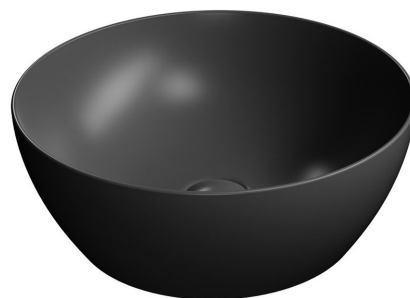

## PURA counter top ceramic washbasin Ø 42cm, black matt

GSI<sup>®</sup>

Order code: 885126

### Basic information

Brand: GSI  
Series: PURA COLOR

### Size

Diameter: 420 mm  
Width: 420 mm  
Height: 160 mm  
Depth: 420 mm

### Properties

Colour: Black  
Material: Ceramic  
Installation: Freestanding  
Type of washbasin: Countertop washbasin  
Tap hole: Without tap hole  
Overflow: No  
Shape: Circle  
Weight / Piece: 8.7 kg  
Packaging: 1 Piece  
Warranty: 2 years